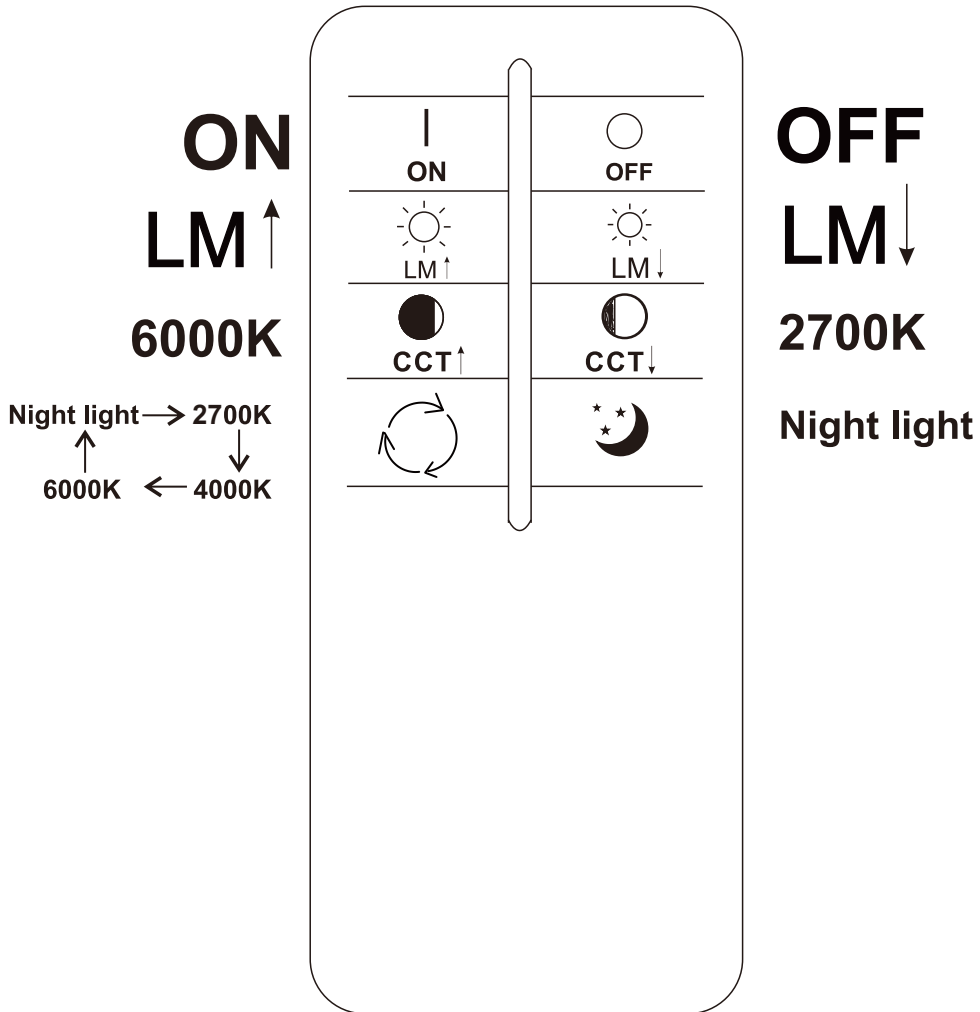

A

LED MAX 60 W 35V
220-240V~ 50/60Hz

Frequency Bandwidth	Maximal radiation transmitting power
2410-2475MHz	-0.7dBm

GLOBO LIGHTING

67338A-60

- memory function
- 4000 K **3** LIGHT STEPS 6000 K 2700K
- 2700K-6000K
- night light
- dimmable
- colour fixing
- incl.
- many light steps
- many steps

GLOBO Handels GmbH
Gewerbstrasse 3
A-9184 Sankt Peter Austria
www.globo-lighting.com
office@globo-lighting.com

Battery: 2 x AAA 1.5V

BATTERY DATA

2xAAA Super Heavy Duty Battery*incl.

*Manufacturer: Shenzhen GMCELL TECHNOLOGY CO.,LTD