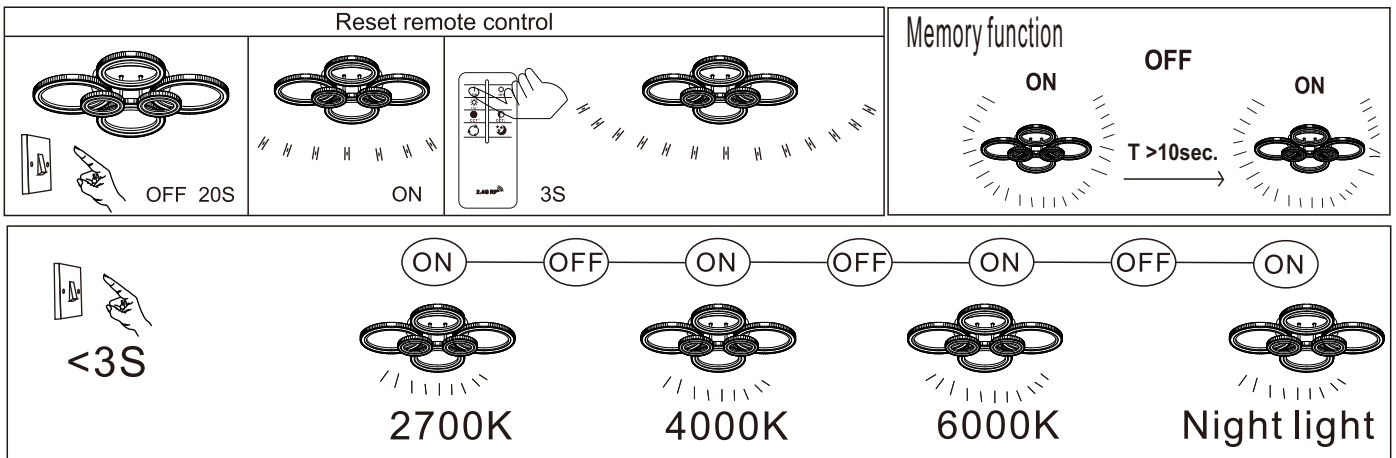

A

LED MAX 60 W 35V
220-240V~ 50/60Hz

Frequency Bandwidth	Maximal radiation transmitting power
2410-2475MHz	-0.7dBm

GLOBO LIGHTING

67338A-60

- memory function
- 4000 K **3** LIGHT STEPS 6000 K 2700K
- 2700K-6000K
- night light
- dimmable
- colour fixing
- incl.
- many light steps
- many steps

GLOBO Handels GmbH
Gewerbstrasse 3
A-9184 Sankt Peter Austria
www.globo-lighting.com
office@globo-lighting.com

Battery: 2 x AAA 1.5V

BATTERY DATA

2xAAA Super Heavy Duty Battery*incl.

*Manufacturer: Shenzhen GMCELL TECHNOLOGY CO.,LTD

Address: G Building,Hualian Panorama International Building,27 District,
Bao'an, Shenzhen,China

Model:R03P UM-4 1.5V

SAFETY INSTRUCTIONS