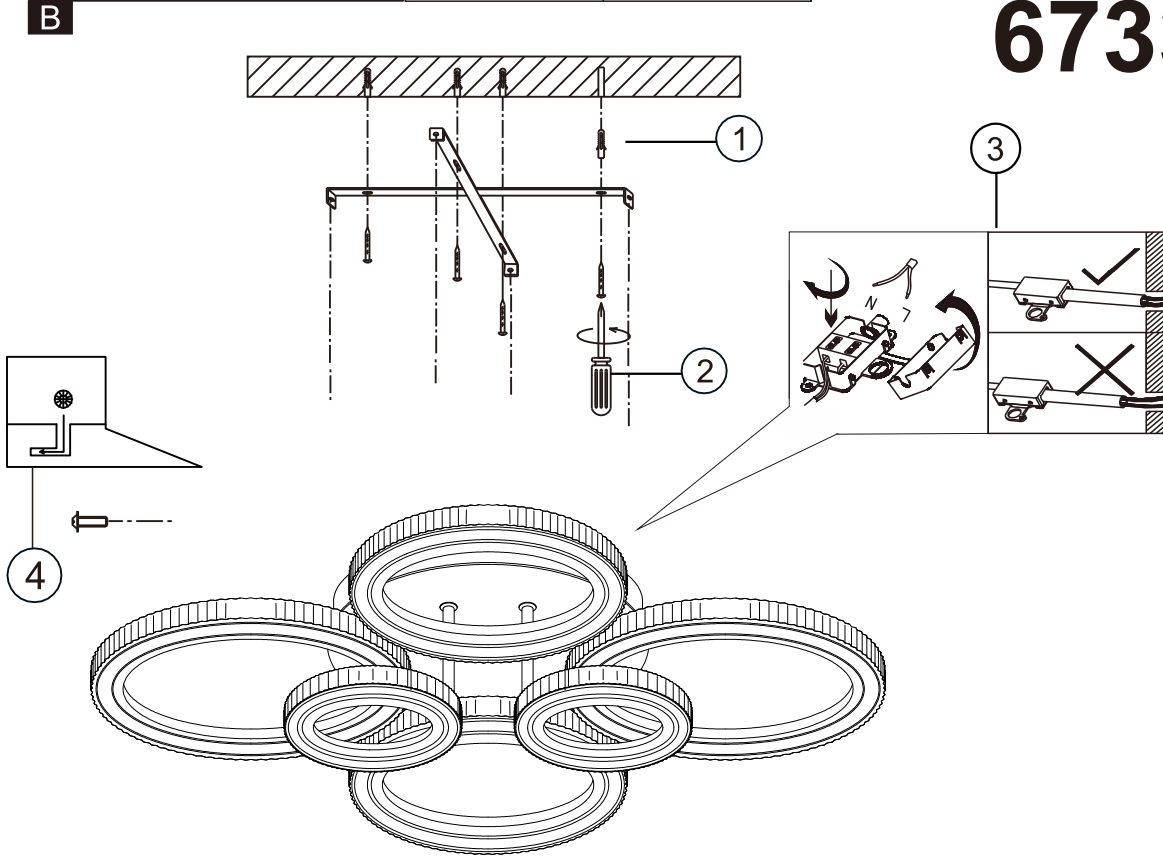

A

LED MAX 60 W 35V
220-240V~ 50/60Hz

Frequency Bandwidth	Maximal radiation transmitting power
2410-2475MHz	-0.7dBm

GLOBO LIGHTING

67338A-60

- memory function
- 4000 K **3** LIGHT STEPS 6000 K 2700K
- 2700K-6000K
- night light
- dimmable
- colour fixing
- incl.
- many light steps
- many steps

GLOBO Handels GmbH
Gewerbstrasse 3
A-9184 Sankt Peter Austria
www.globo-lighting.com
office@globo-lighting.com

Battery: 2 x AAA 1.5V

BATTERY DATA

2xAAA Super Heavy Duty Battery*incl.

*Manufacturer: Shenzhen GMCELL TECHNOLOGY CO.,LTD

Address: G Building,Hualian Panorama International Building,27 District,
Bao'an, Shenzhen,China

Model:R03P UM-4 1.5V

SAFETY INSTRUCTIONS