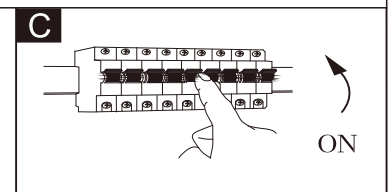

A

LED MAX 60 W 35V
220-240V~ 50/60Hz

Frequency Bandwidth	Maximal radiation transmitting power
2410-2475MHz	-0.7dBm

GLOBO LIGHTING

67338A-60

- memory function
- 4000 K **3** LIGHT STEPS 6000 K 2700K
- 2700K-6000K
- night light
- dimmable
- colour fixing
- incl.
- many light steps
- many steps

GLOBO Handels GmbH
Gewerbstrasse 3
A-9184 Sankt Peter Austria
www.globo-lighting.com
office@globo-lighting.com